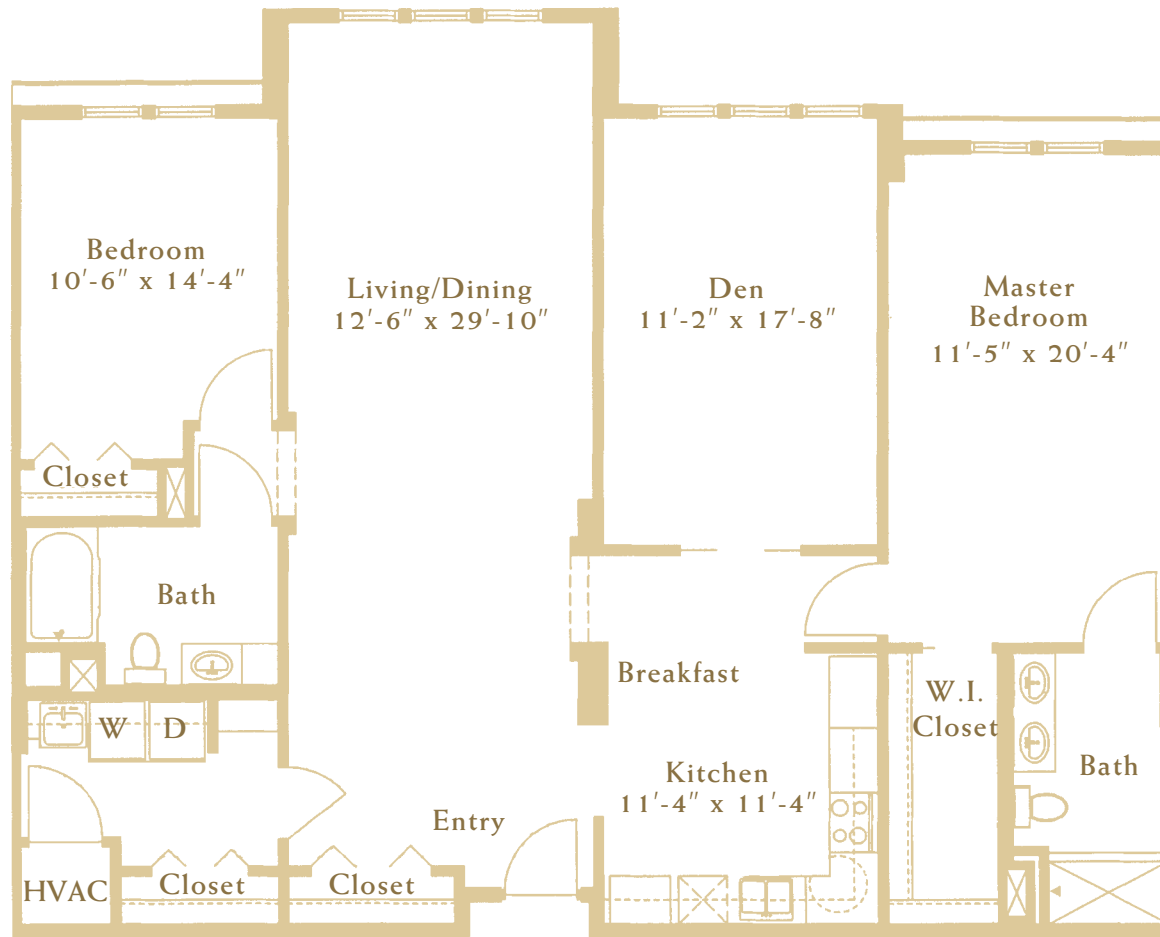

The Pelican D

TWO BEDROOM
PLUS DEN
1,715 SQ. FT.