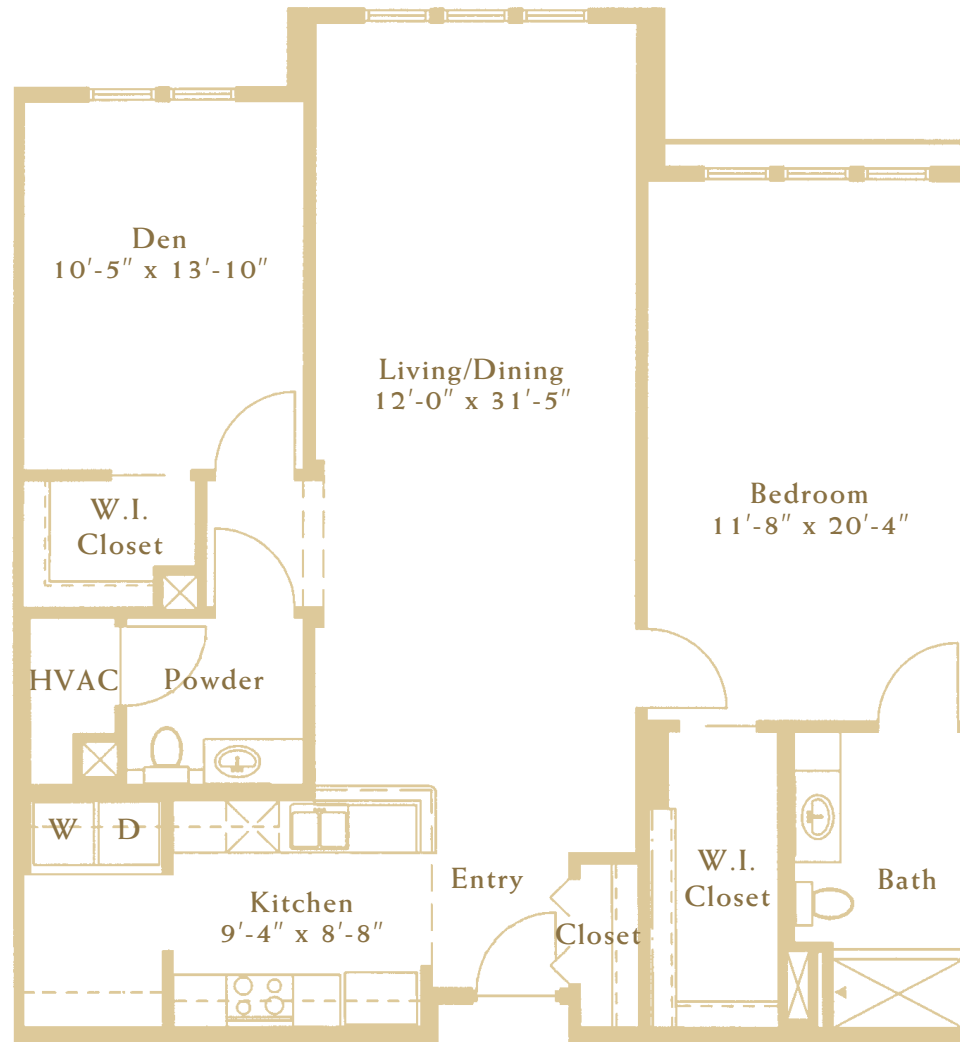

The Kestral B

ONE BEDROOM
PLUS DEN
1,314 SQ. FT.