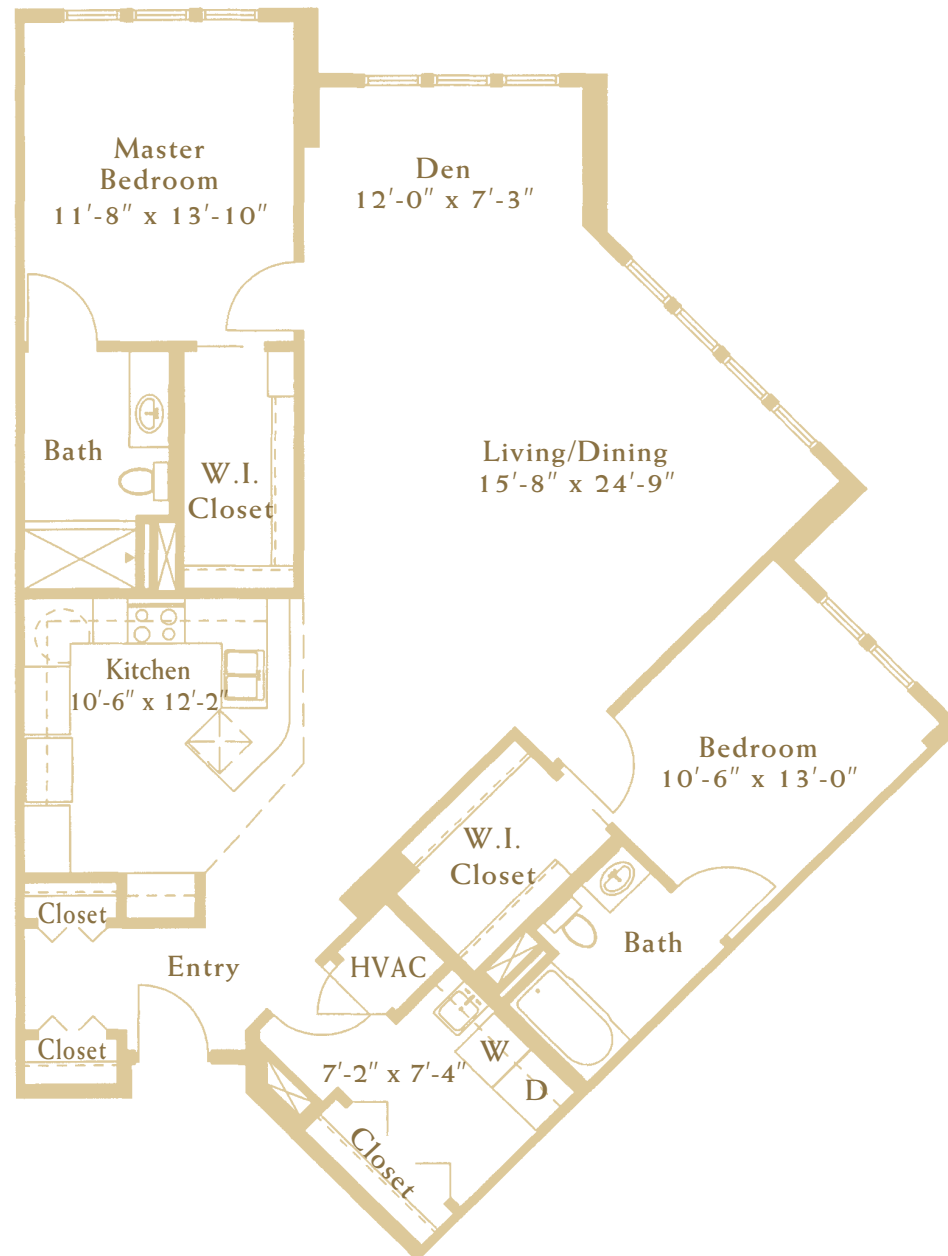

The Ibis CS

TWO BEDROOM
1,541 SQ. FT.