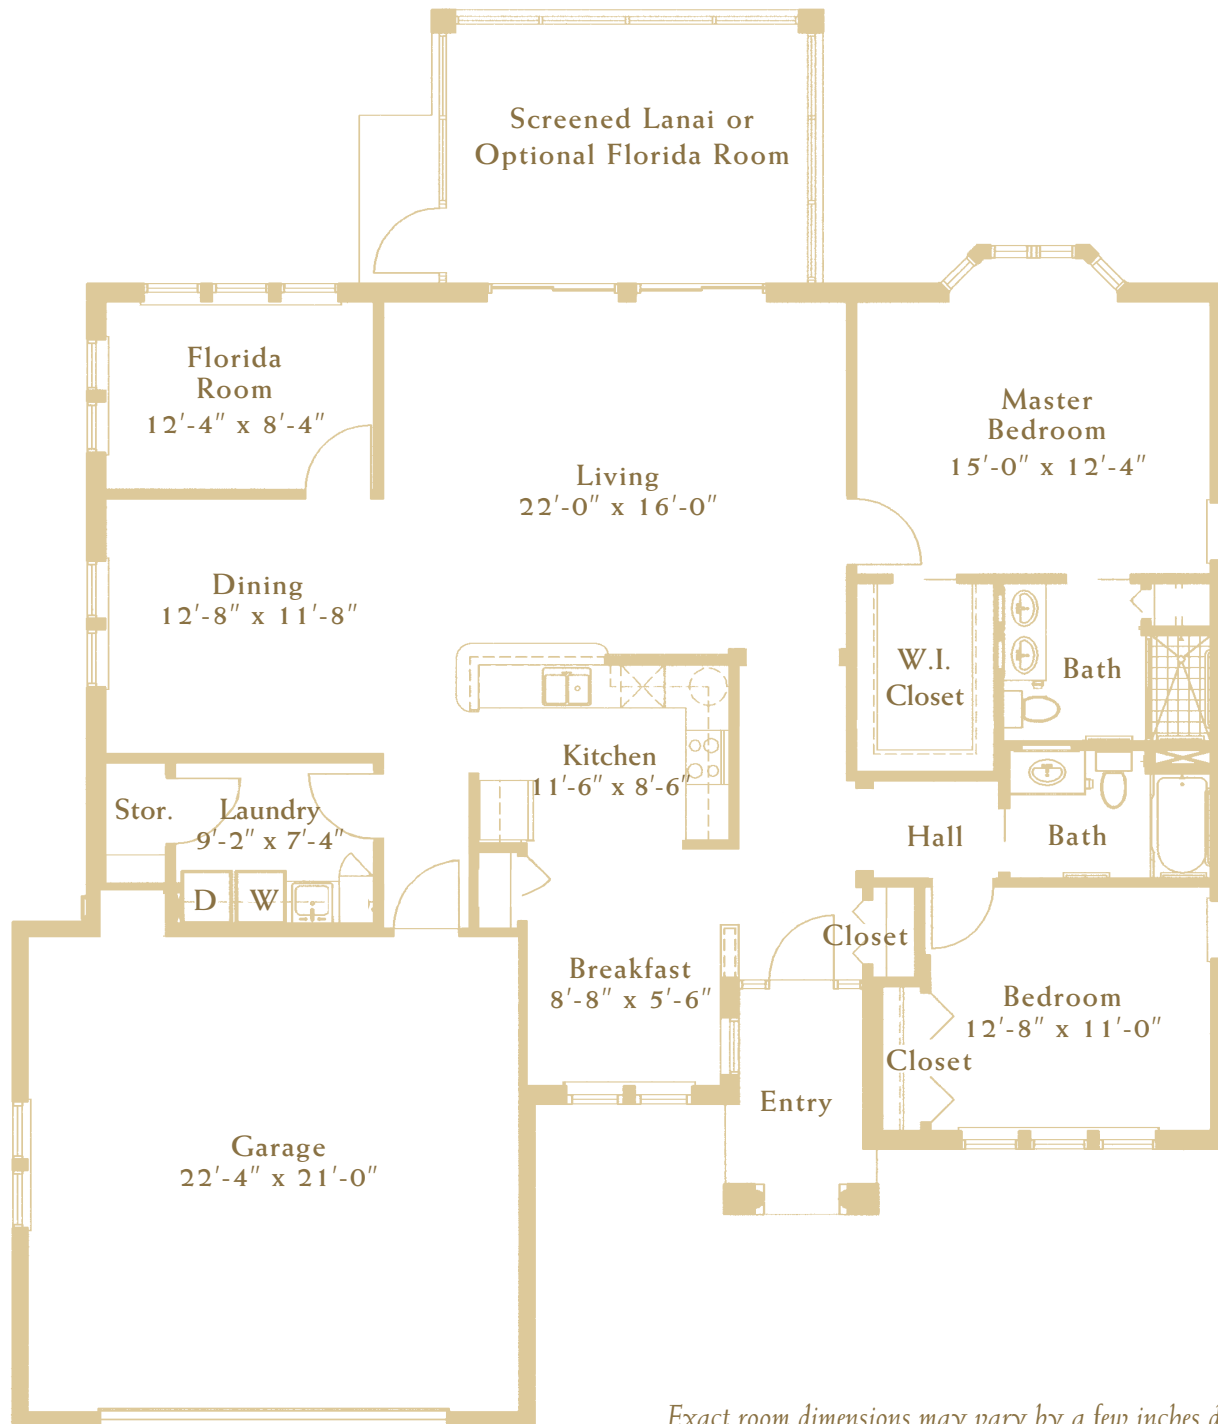

## *The Egret*

TWO BEDROOM  
1,850 SQ. FT.