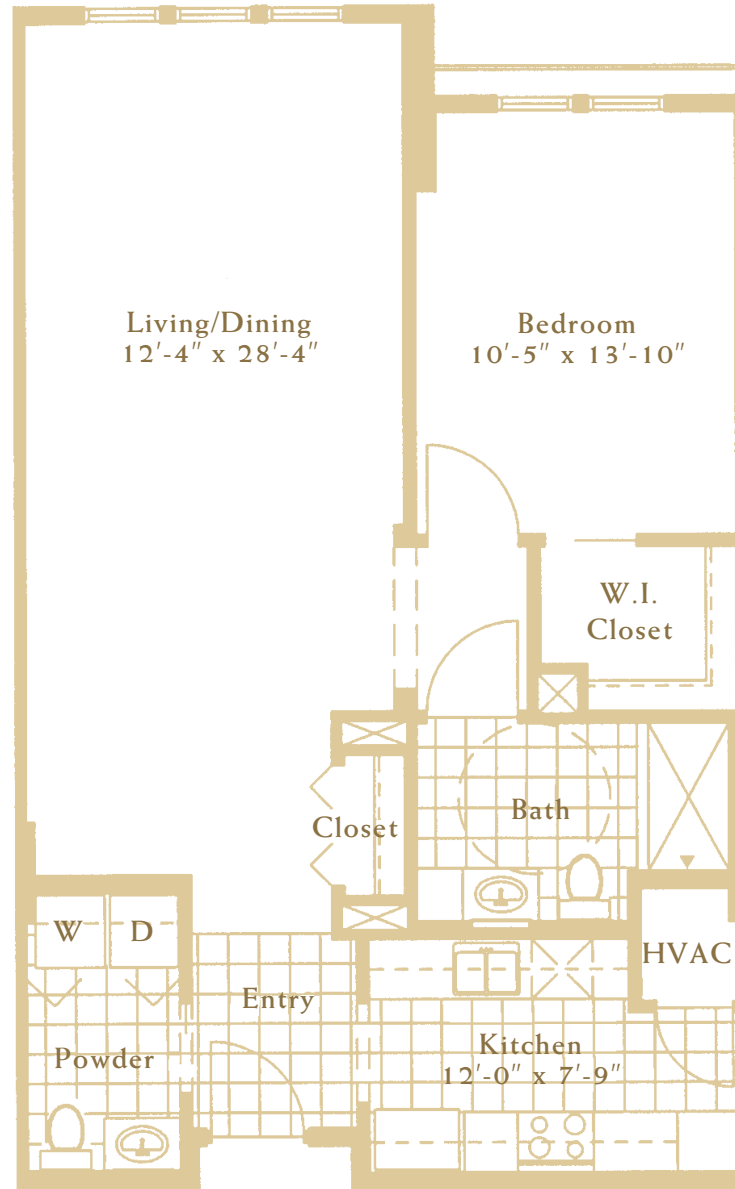

The Sandpiper A

ONE BEDROOM
910 SQ. FT.