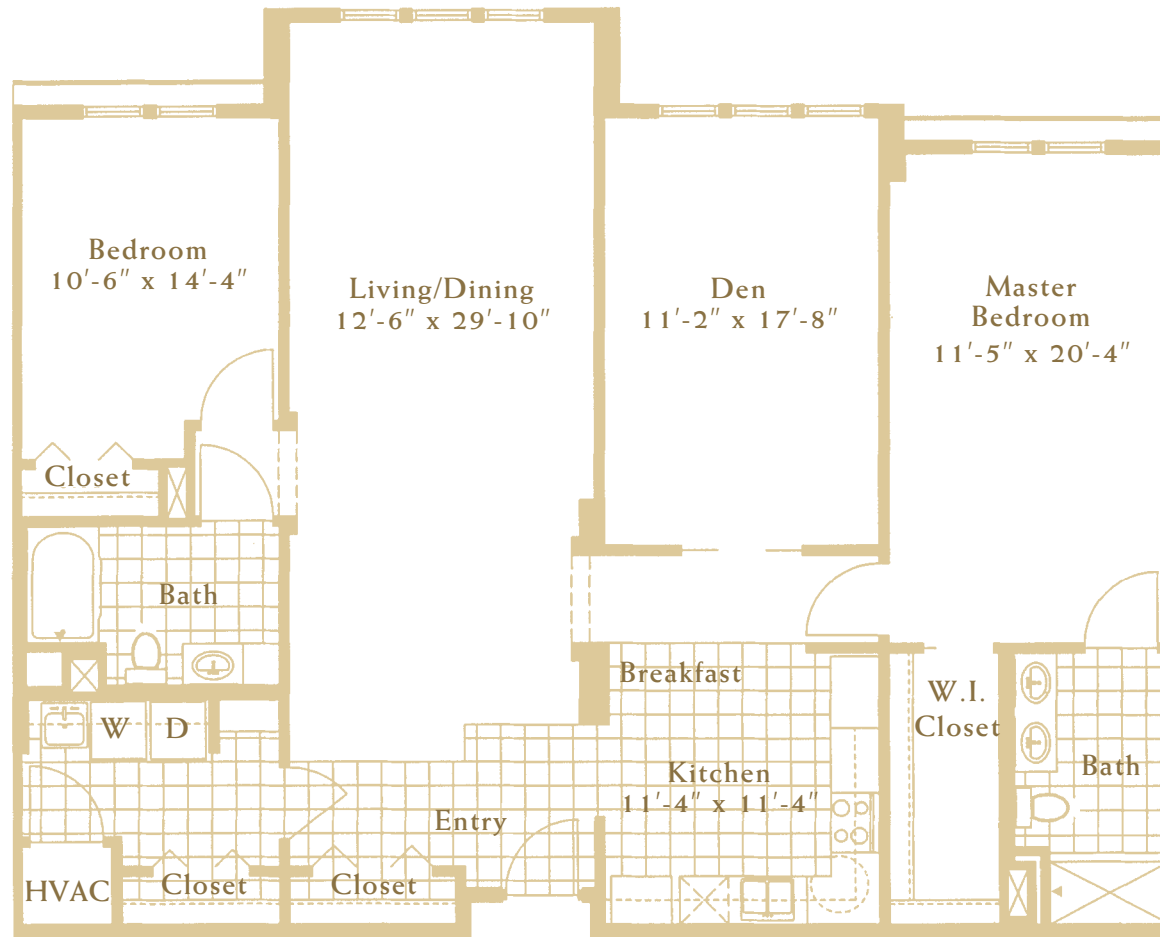

The Pelican D

TWO BEDROOM
PLUS DEN
1,715 SQ. FT.