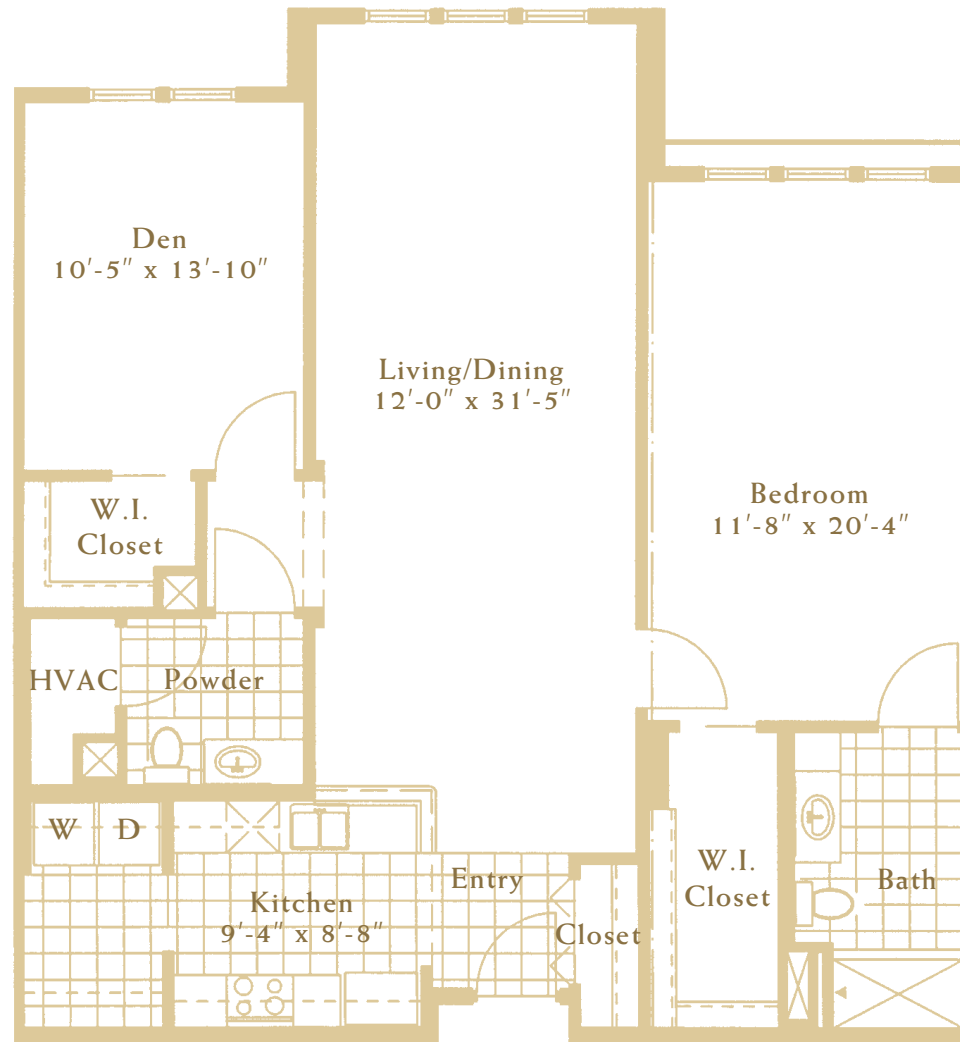

# The Kestral B

ONE BEDROOM  
PLUS DEN  
1,314 SQ. FT.