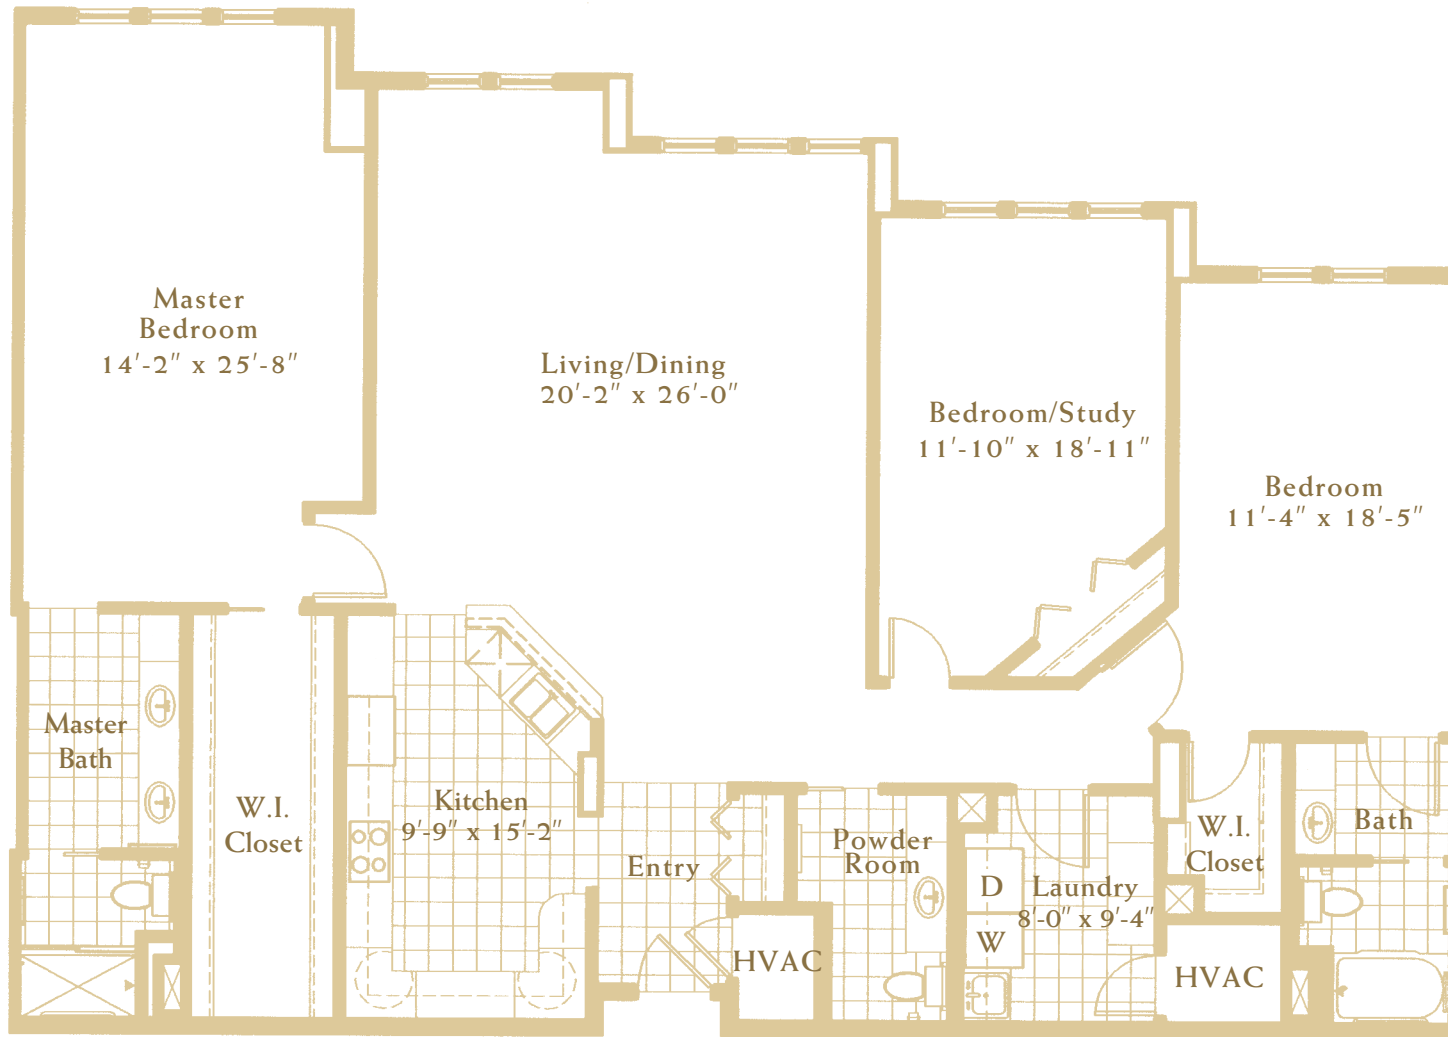

*The Eagle E*

THREE BEDROOM  
2,240 SQ. FT.