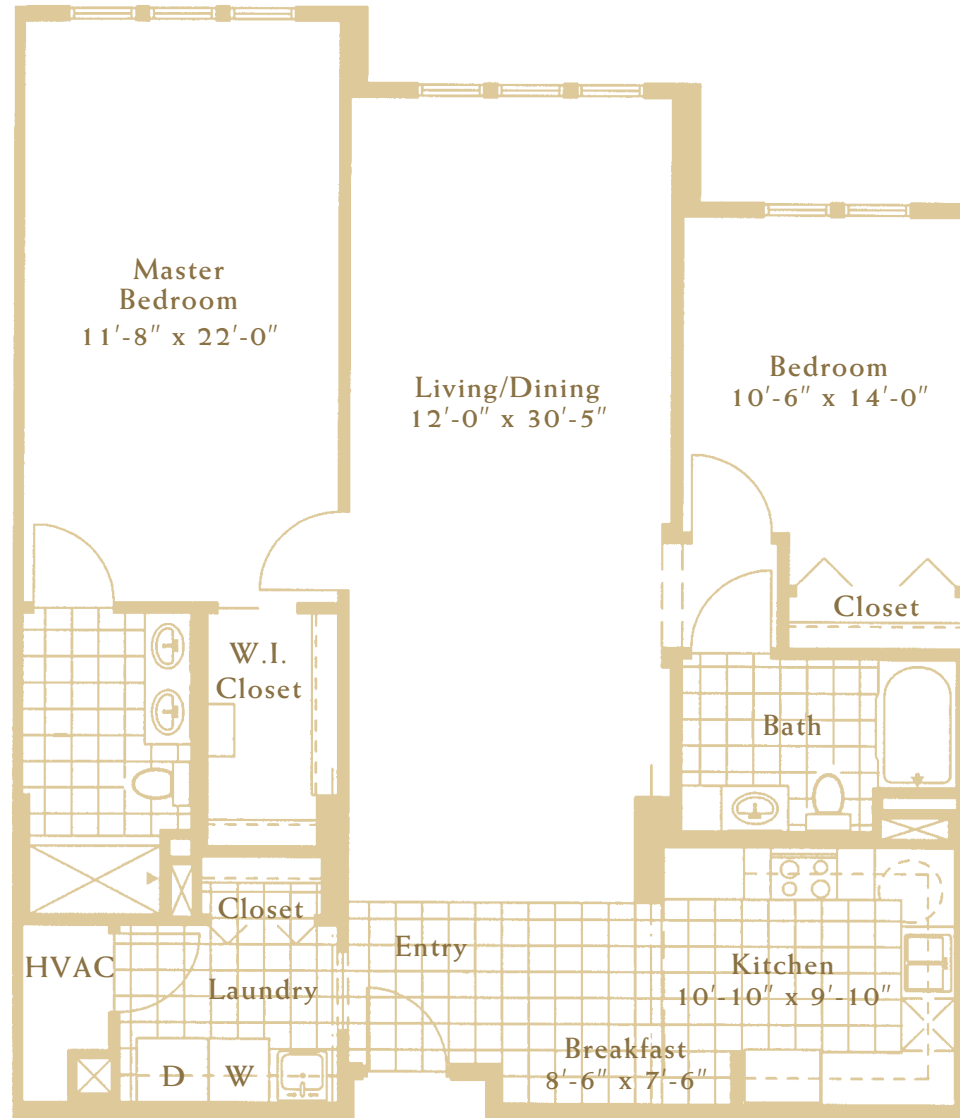

The Cardinal C

TWO BEDROOM
1,407 SQ. FT.