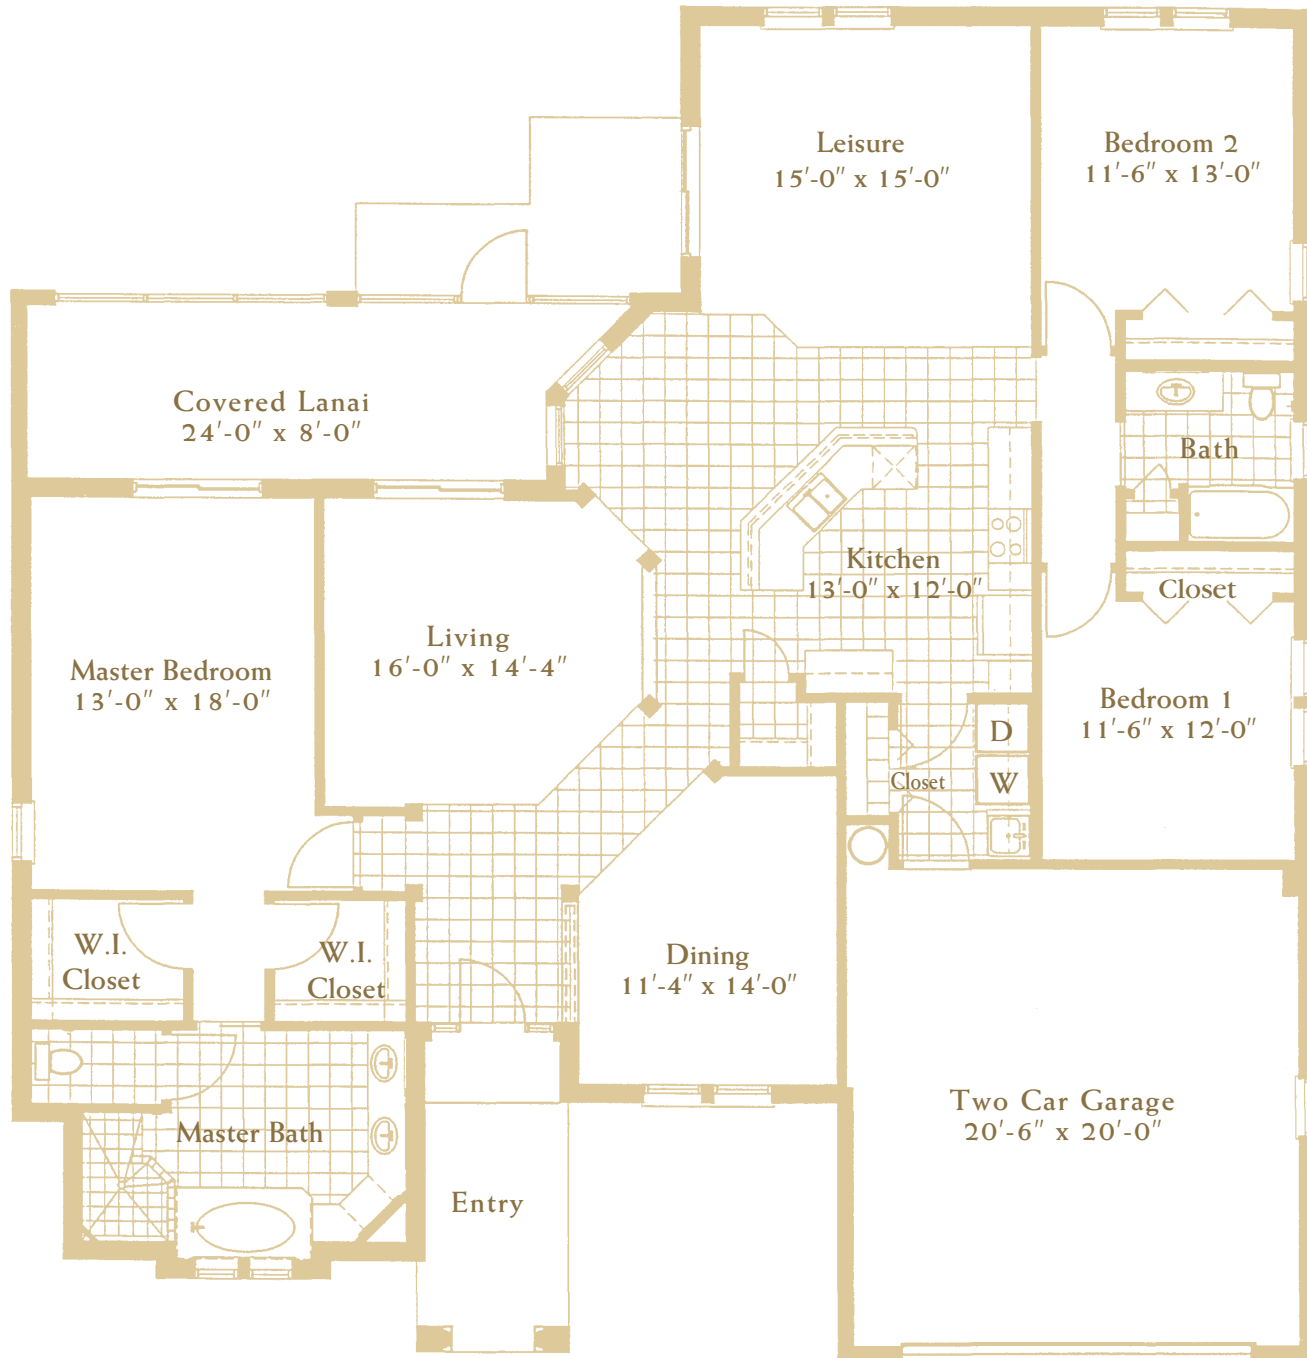

The Kingfisher

THREE BEDROOM
2,263 SQ. FT.