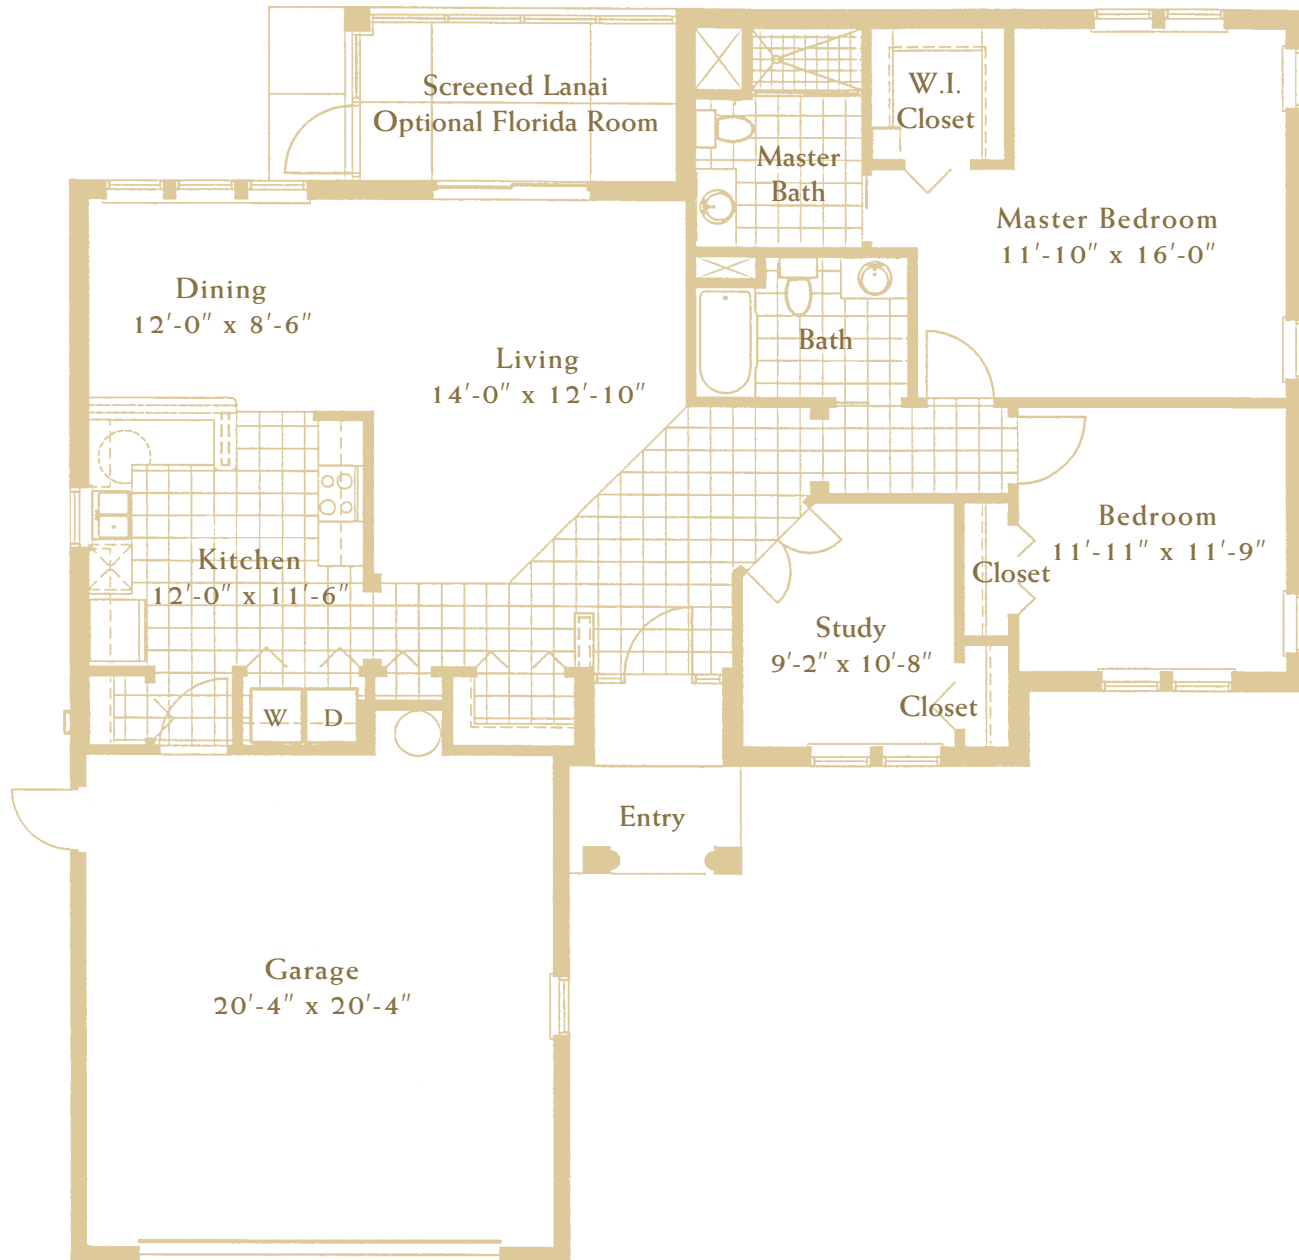

The Flamingo

TWO BEDROOM
1,565 SQ. FT.