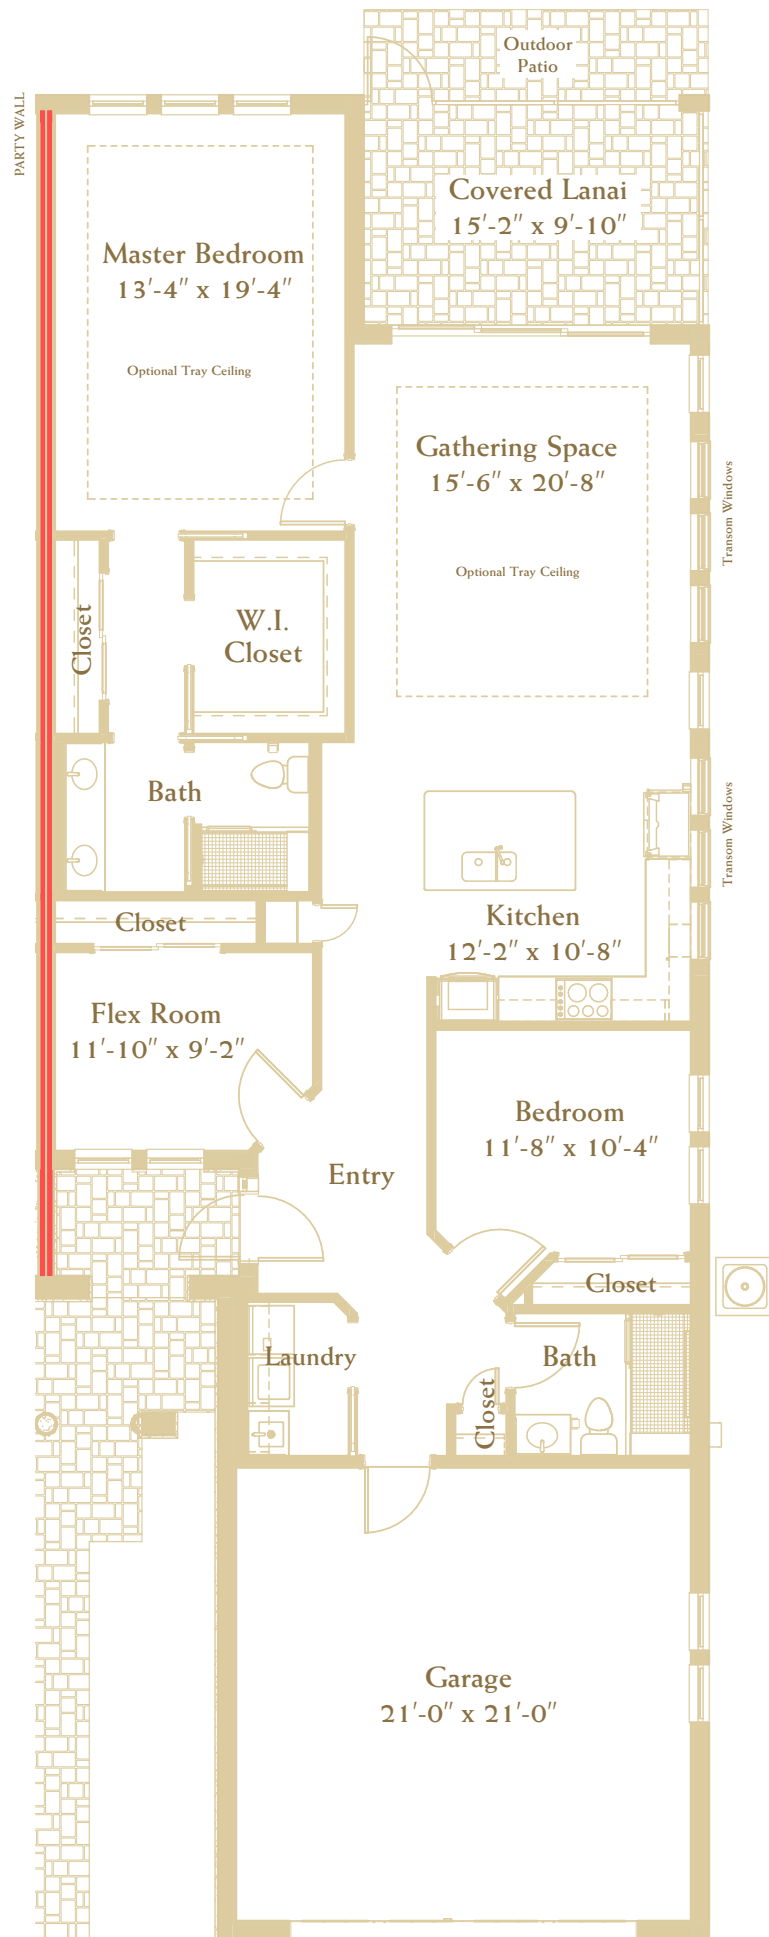

TWO BEDROOM
1,657 SQ. FT.

TWO BEDROOM
1,657 SQ. FT.

Exact room dimensions may vary by a few inches due to location.