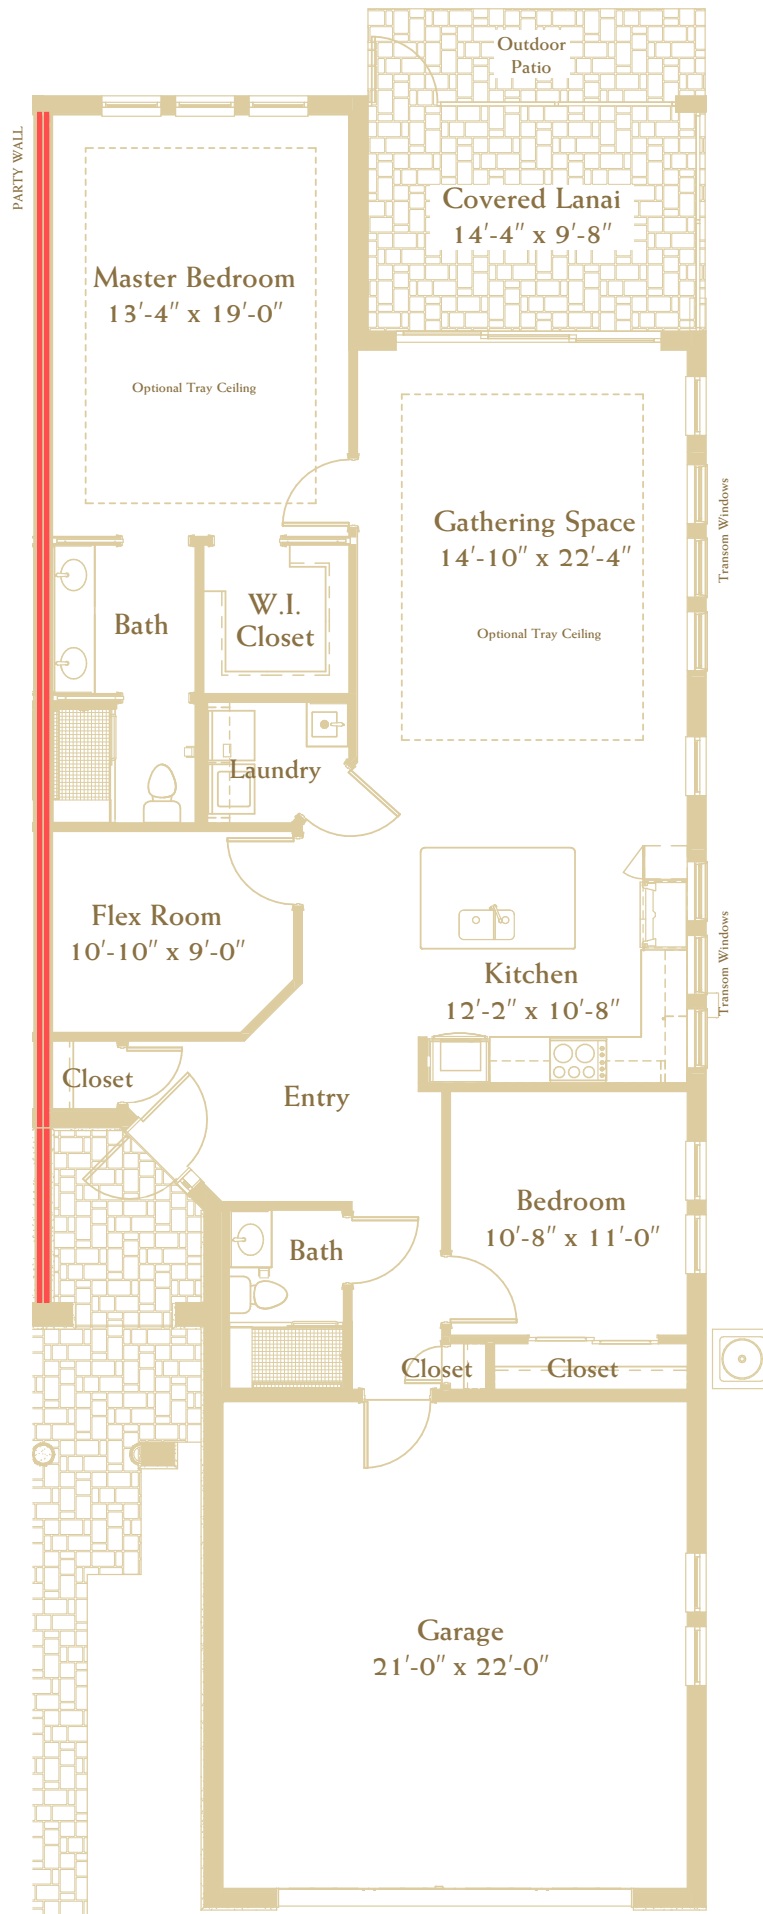

TWO BEDROOM
1,522 SQ. FT.

TWO BEDROOM
1,522 SQ. FT.

Exact room dimensions may vary by a few inches due to location.