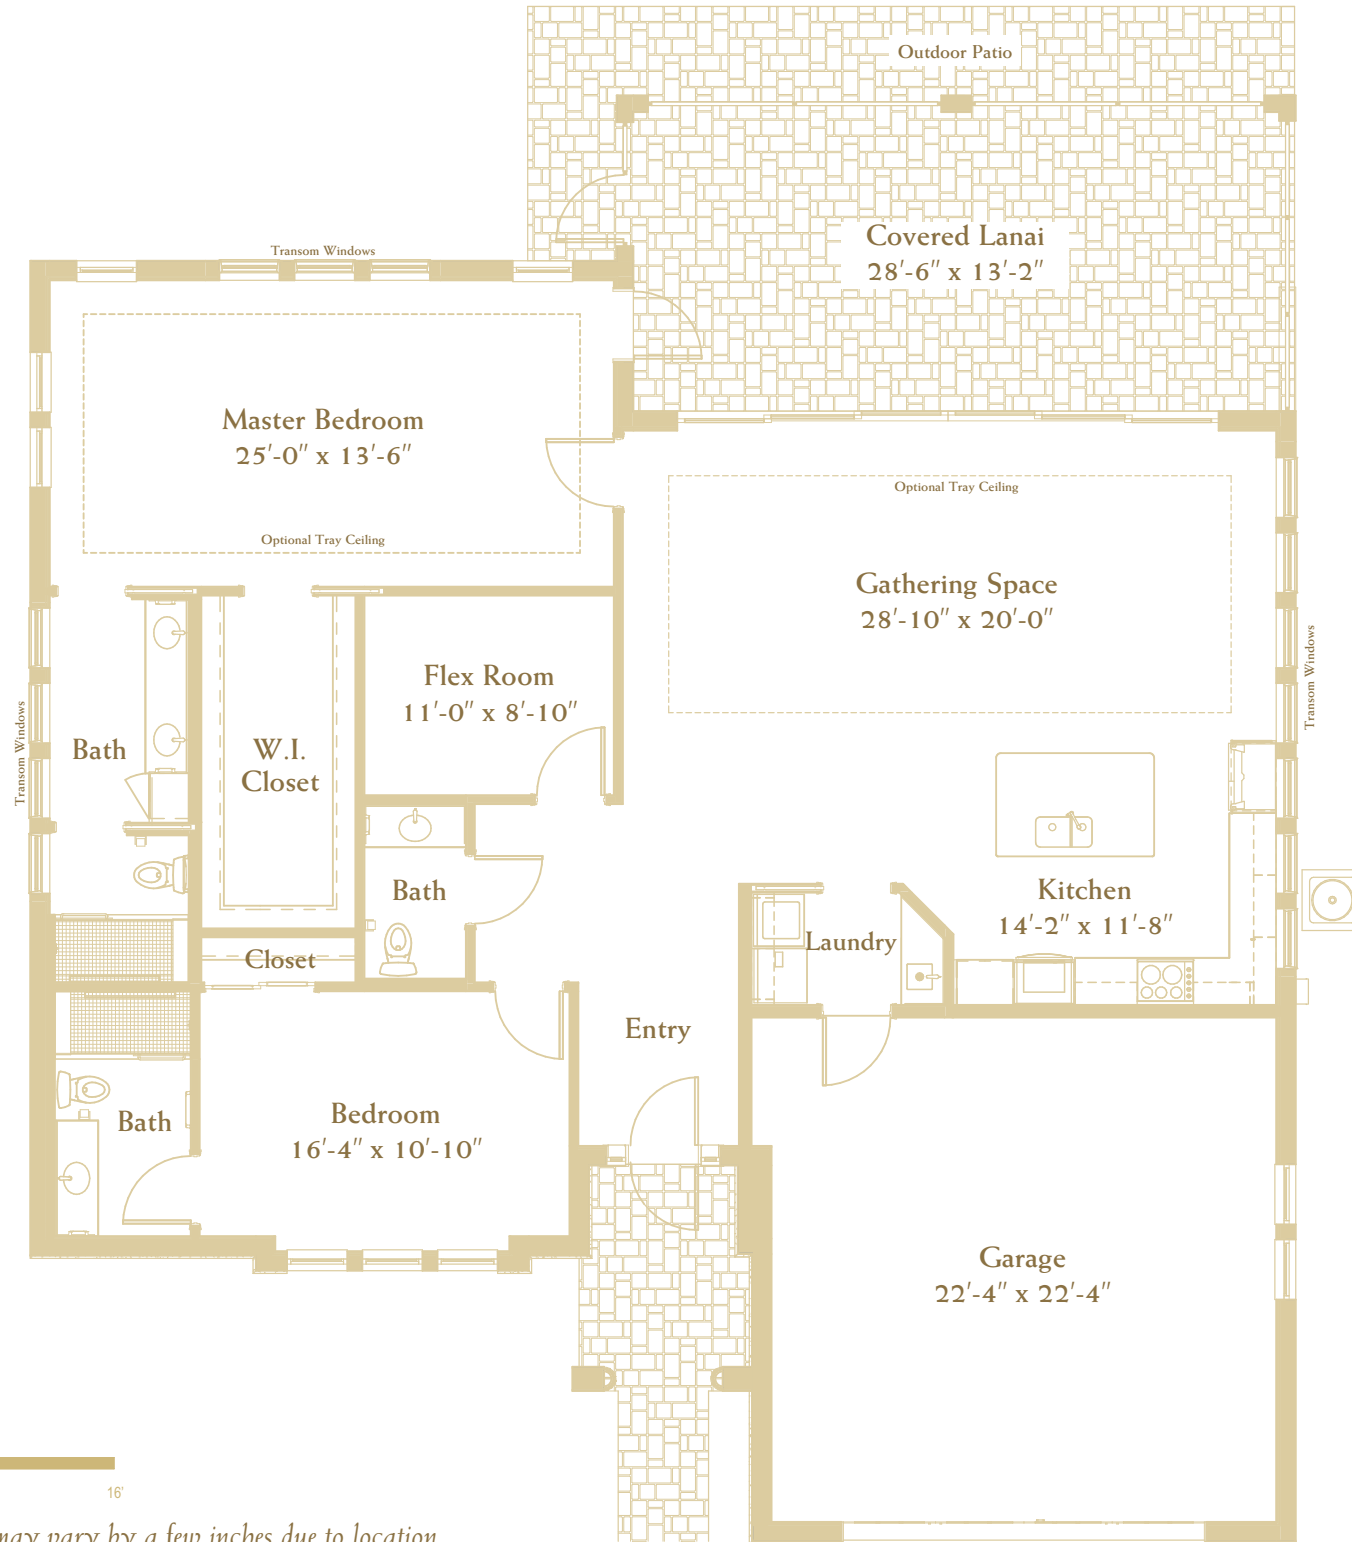

# CLUB HOMES—THE WILLET

**TWO BEDROOM**  
1,993 SQ. FT.

*Exact room dimensions may vary by a few inches due to location.*

# CLUB HOMES—THE WILLET (Reversed)

Exact room dimensions may vary by a few inches due to location.

**TWO BEDROOM**  
**1,993 SQ. FT.**