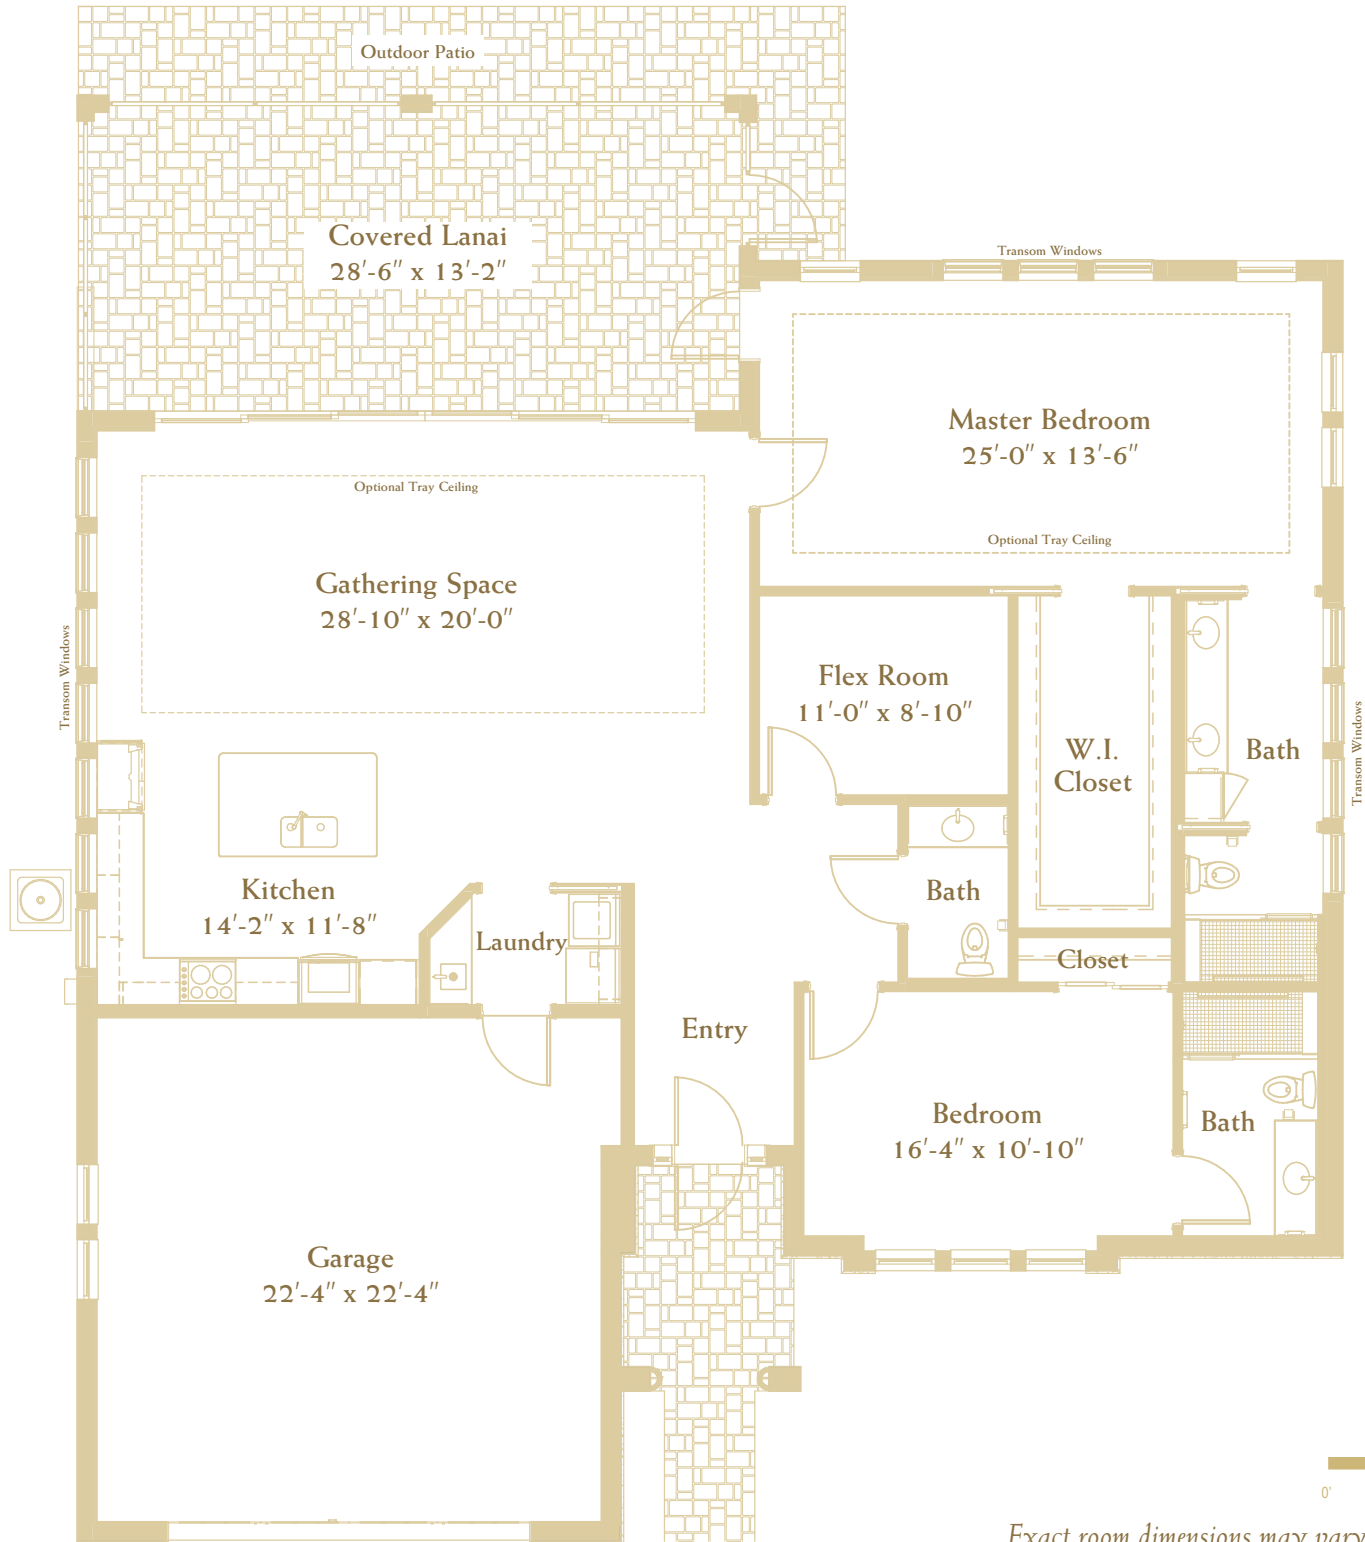

# CLUB HOMES—THE WILLET

**TWO BEDROOM**  
1,993 SQ. FT.

*Exact room dimensions may vary by a few inches due to location.*

# CLUB HOMES—THE WILLET (Reversed)

Exact room dimensions may vary by a few inches due to location.

**TWO BEDROOM**  
**1,993 SQ. FT.**